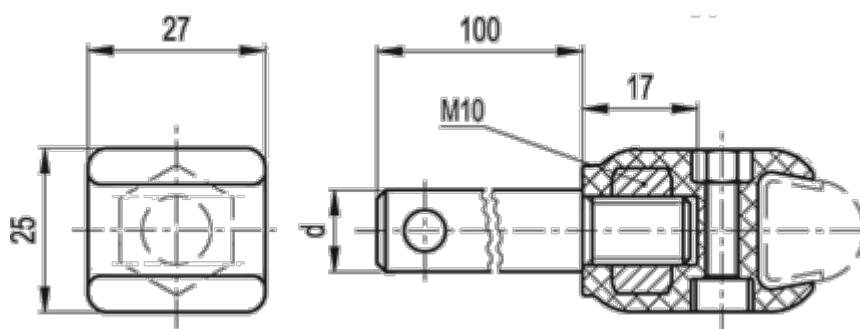

Data Sheet

Article number: 2310419814
Description: E+G Guide rail clamp
MPG-T-S-P12

Measures

d = 12

Weight (g) = 125